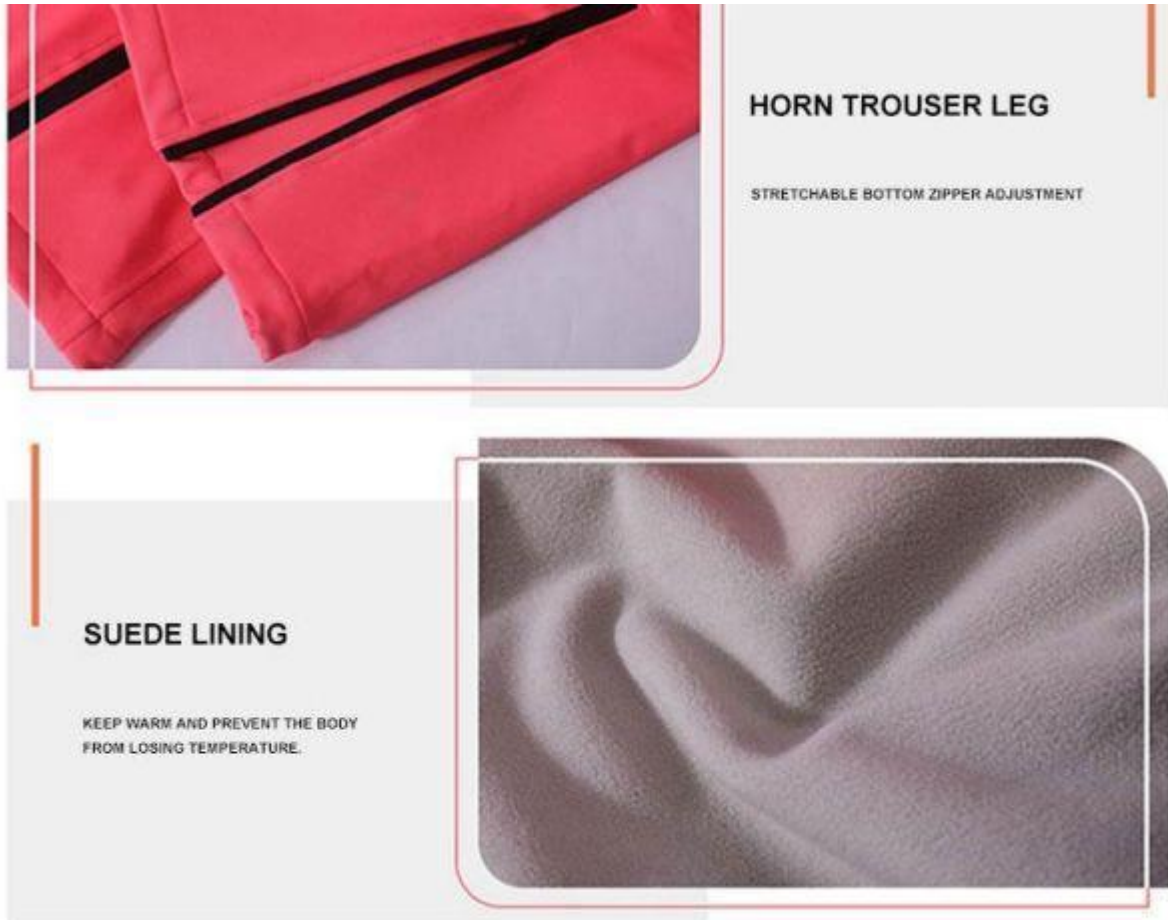

- *Waterproof/breathable critically seam sealed
- * Elastic thread detachable hood
- * Zipped Pocket
- * Velcro adjustable cuffs
- * Elastic thread adjustable hem

Product Parameter (Specification)

Product Type	One Piece Ski Suit Peak Performance
Item No.	MPB1401
Gender	Men
Fabric Composition	100% polyester or nylon with TPU membrane,
Product Feature	Waterproof & Windproof & Breathability
Color & Logo	As Customized
MOQ	600 pcs per color per style
OEM	Yes (High Quality and Competitive Price)
Production Time	Within 60 days after receipt of L/C or T/T and confirming pp samples
Payment	T/T , L/C, Western Union, MoneyGram
Port	Xiamen Port
Packing	1) Inner packing: 1 pc into an individual polybag;

SHOW DETAILS

QUALITY ZIPPER

THE WHOLE YYK QUALITY ZIPPER WITH DRAWSTRING IS EASY TO CLOSE.

STEREO HOODED DESIGN

CAN PLACE PERSONAL BELONGINGS.

GIVE A BELT

THE DISASSEMBLY CAN BE ADJUSTED AS REQUIRED.

Product Feature